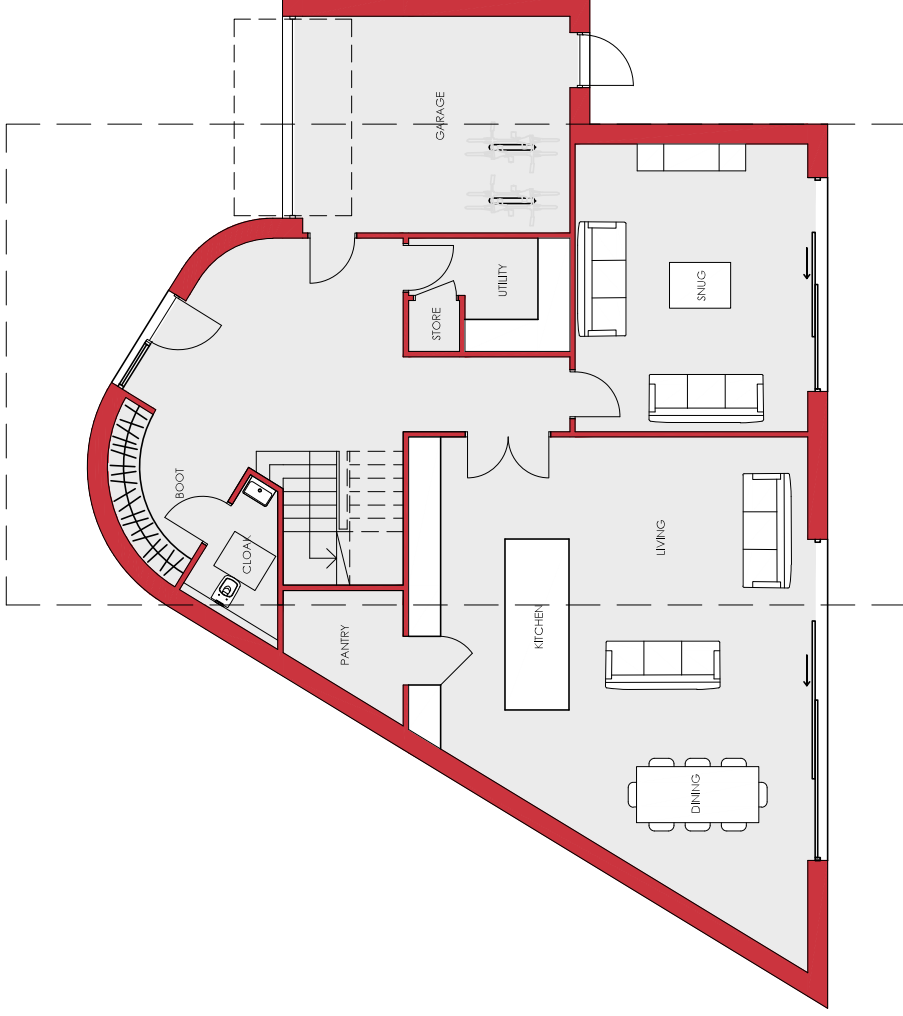

# 9942 / 101 - UNIT 1: GROUND FLOOR PLAN

4 Bedroom house @ 274.4 sqm / 2952 sqft

10m @ 1:100

No.	Revision.	Date	By
A	Client's comments	03.02.26	JA

GROUND FLOOR PLAN  
SCALE 1:100 @ A3